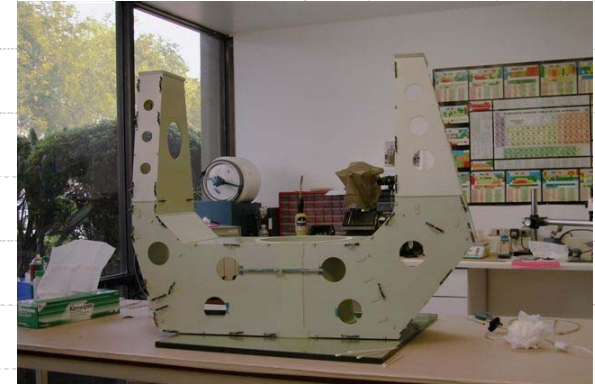

Brazed Be Yoke Structure

**35" x 43" x 14" -
90 Piece Brazement**