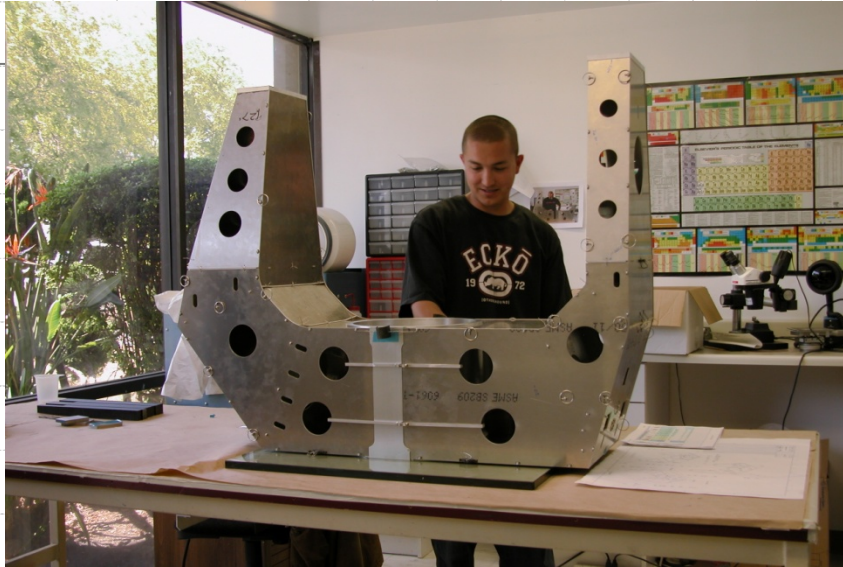

Brazed Be Yoke Structure

**35" x 43" x 14" -
90 Piece Brazement**